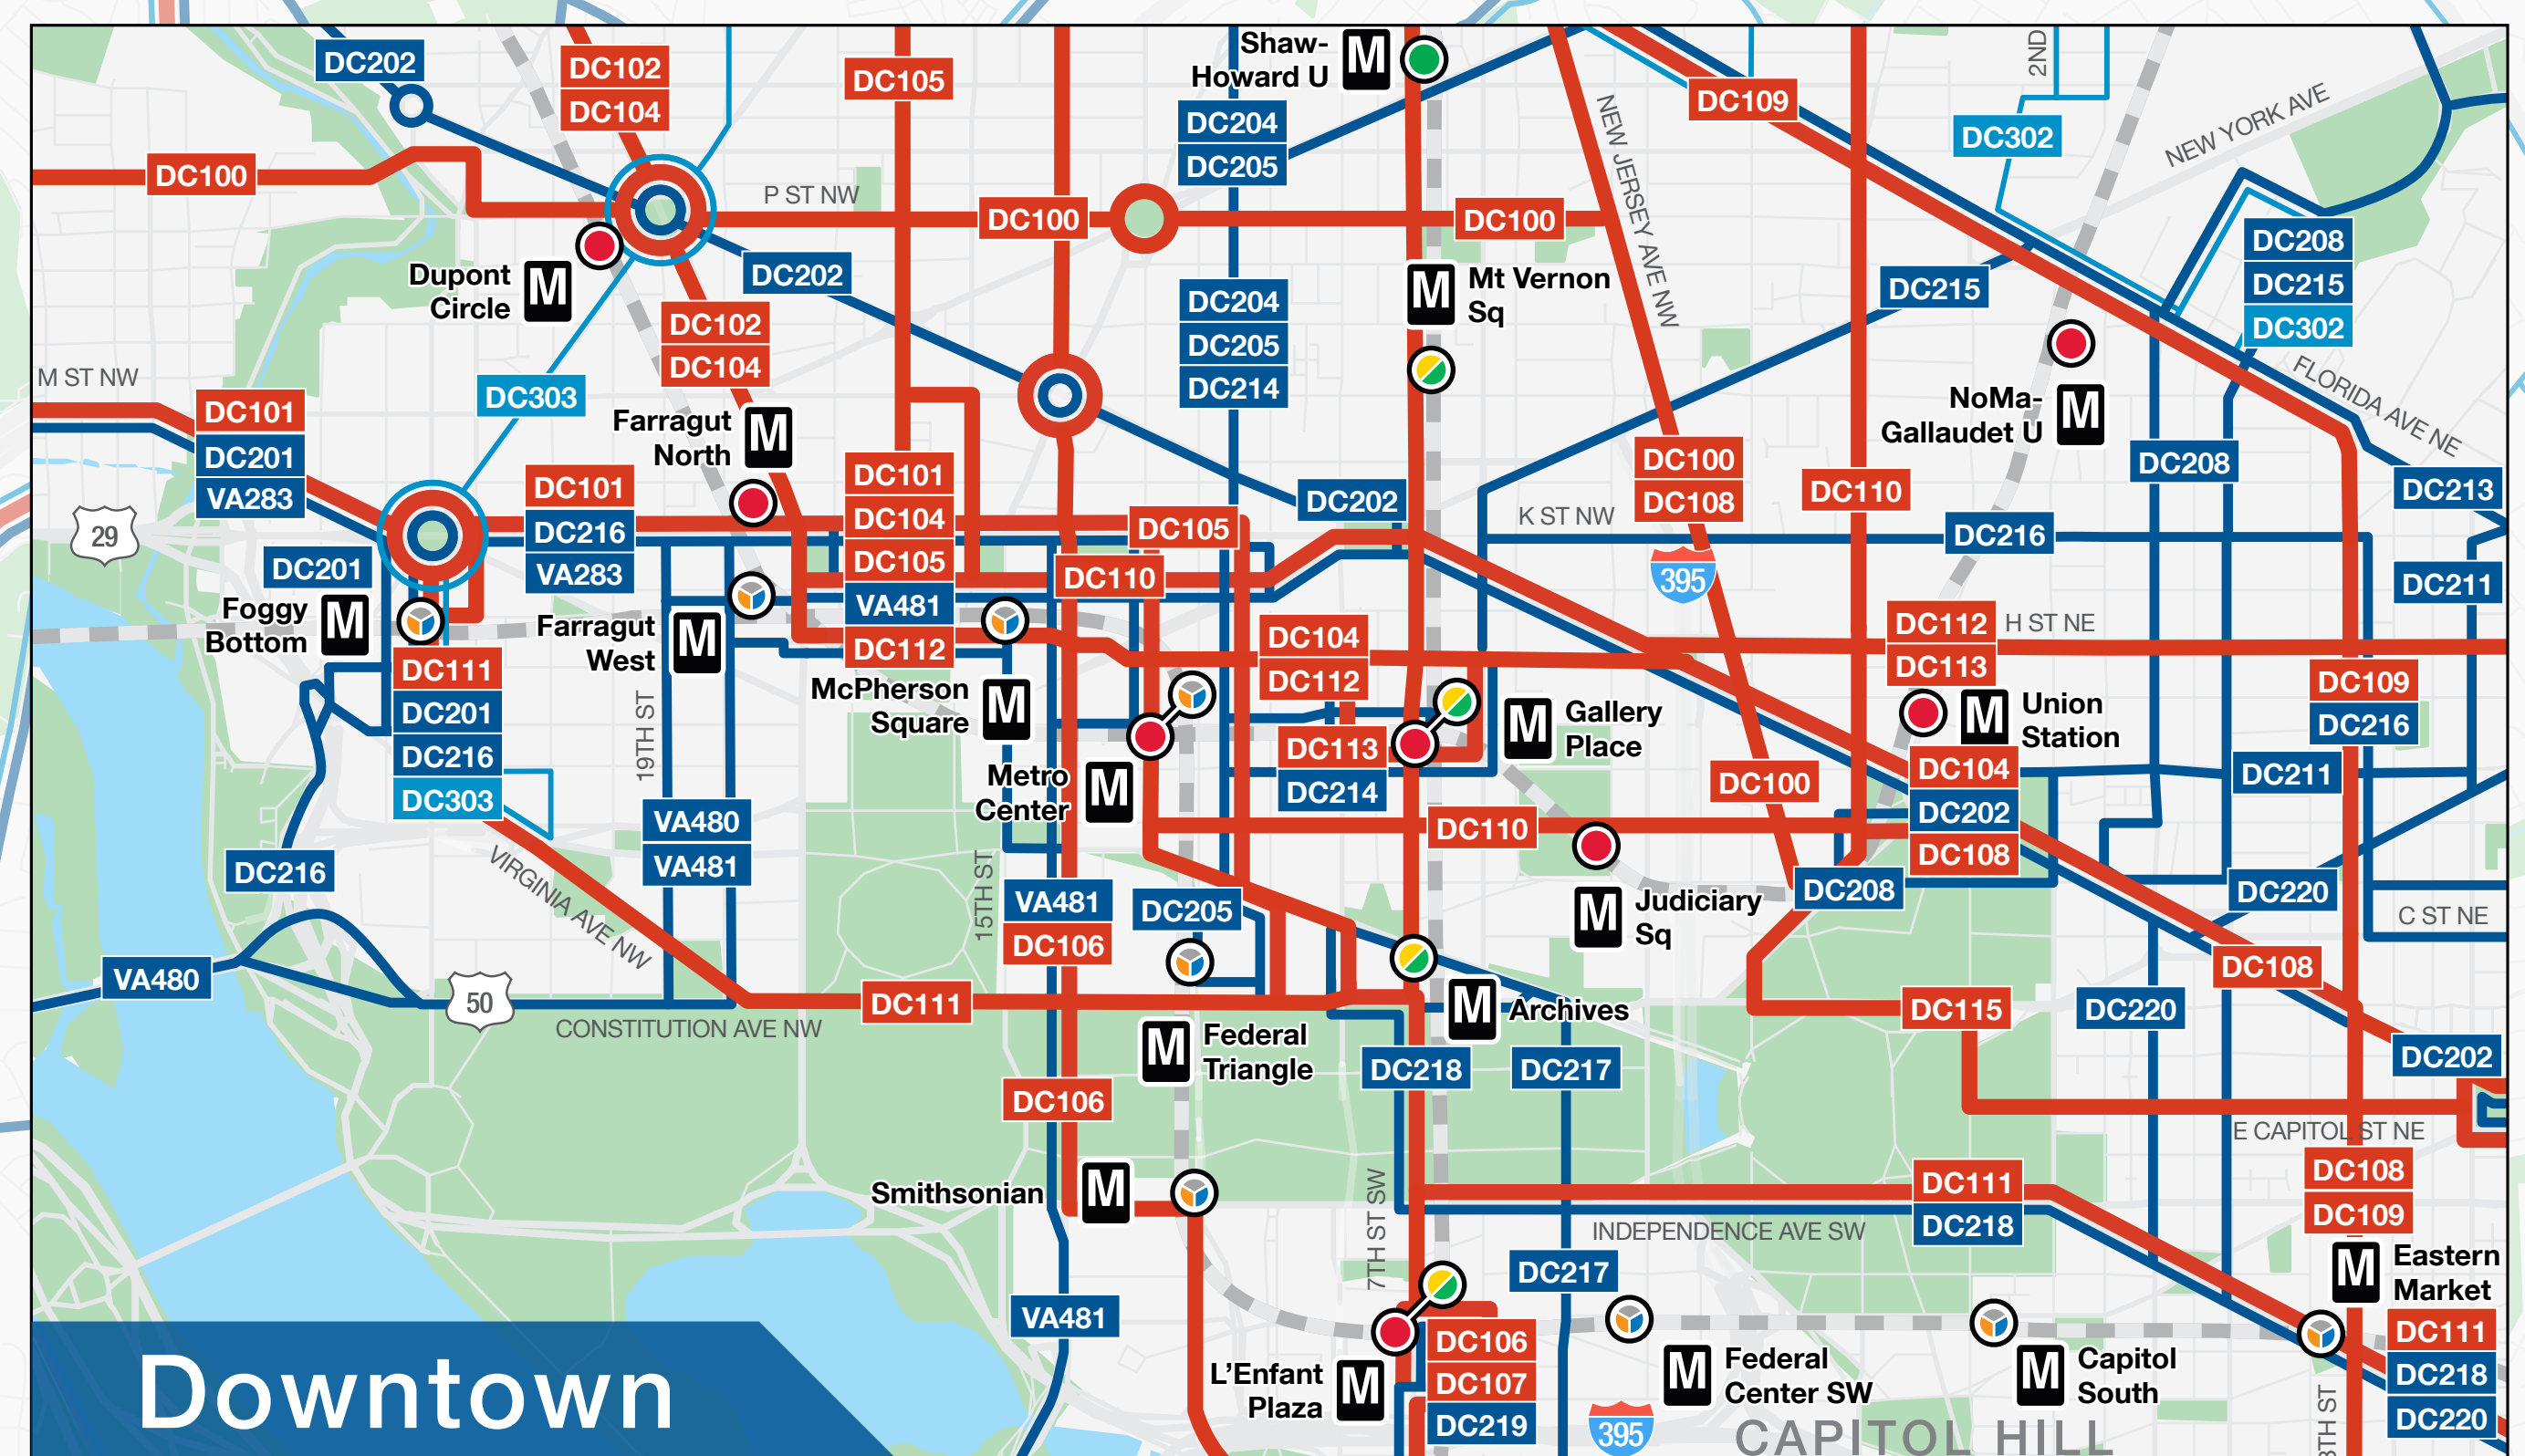

See Downtown Inset

MD
DC
VA

For a more detailed view of Maryland and Virginia, please see the corresponding Visionary Network map.

MAP LEGEND

Draft Visionary Network Routes

- █ High Frequency (Every 12 Minutes or Better)
- █ Medium Frequency (Every 20 Minutes or Better)
- █ Low Frequency (Every 30 Minutes or Better)
- █ Metrorail
- Metro Station

Note: Service frequencies shown for all day service (6 a.m.-9 p.m.)

Downtown